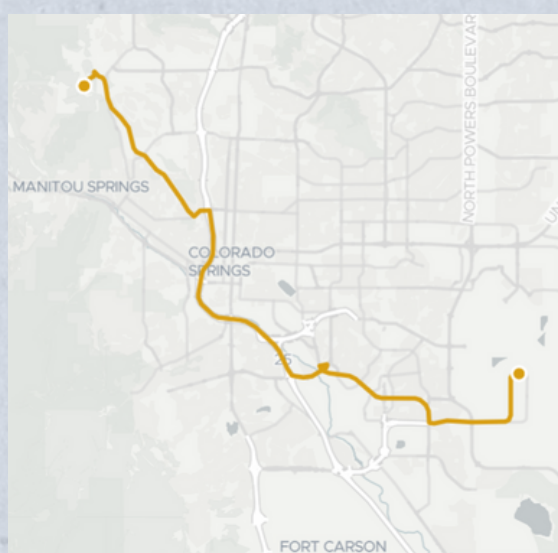

ABOUT *cos* AIRPORT

7770 Milton E Proby Pkwy
Colorado Springs, CO
80916
(719) 550-1900

Convenient	Friendly	Comfortable
Easy Parking	Neighborhoodly Service	Low Stress
Small Waits	Attentive Staff	Safe & Uncrowded
Short Walk to Gates	Hometown Feeling	Bright & Clean

Follow Milton E Proby Parkway Airport Exit to Milton E Proby Pkwy.

1. Head north on Milton E Proby Pkwy
2. Keep left to continue on Milton E Proby Parkway Airport Exit

Continue on Milton E Proby Pkwy. Take I-25 N to Uintah St. Take exit 143 from I-25 N.

3. Use any lane to turn slightly left onto Milton E Proby Pkwy
4. Keep left, follow signs for Academy Blvd (signs for I-25)
5. Continue onto S Academy Blvd (signs for I-25)
6. Take the exit onto I-25 N toward Colo Spgs
7. Use the 2nd from the right lane to take exit 143 for Uintah Street
8. Use the left lane to keep left at the fork and follow signs for Uintah St

Take Mesa Rd to your destination.

9. Turn left onto Uintah St
10. Turn right onto Mesa Rd
11. At the traffic circle, continue straight to stay on Mesa Rd
12. Turn right onto N 30th St
13. Turn left at The Navigators sign
14. Turn left towards Glen Eyrie Conference Center
15. Stop at Gatehouse for directions on property.

Directions to

Glen Eyrie

TRANSPORTATION OPTIONS

Pikes Peak Cab LLC

Estimated $64 one way

Uber

Estimated $33 one way

Super Shuttle Express

Estimated $48 one way

Lyft

Estimated $32 one way

Rental Car Services at Airport

Alamo	Budget
National	Hertz
Enterprise	Dollar
Avis	

For more information and further options regarding transportation options, please visit the address below:

<https://coloradosprings.gov/flycos/ground-transportation>

DRIVING TIME TO GLEN EYRIE

25-30 min.

from Colorado Springs Airport

1.5 hours +

from Denver International Airport